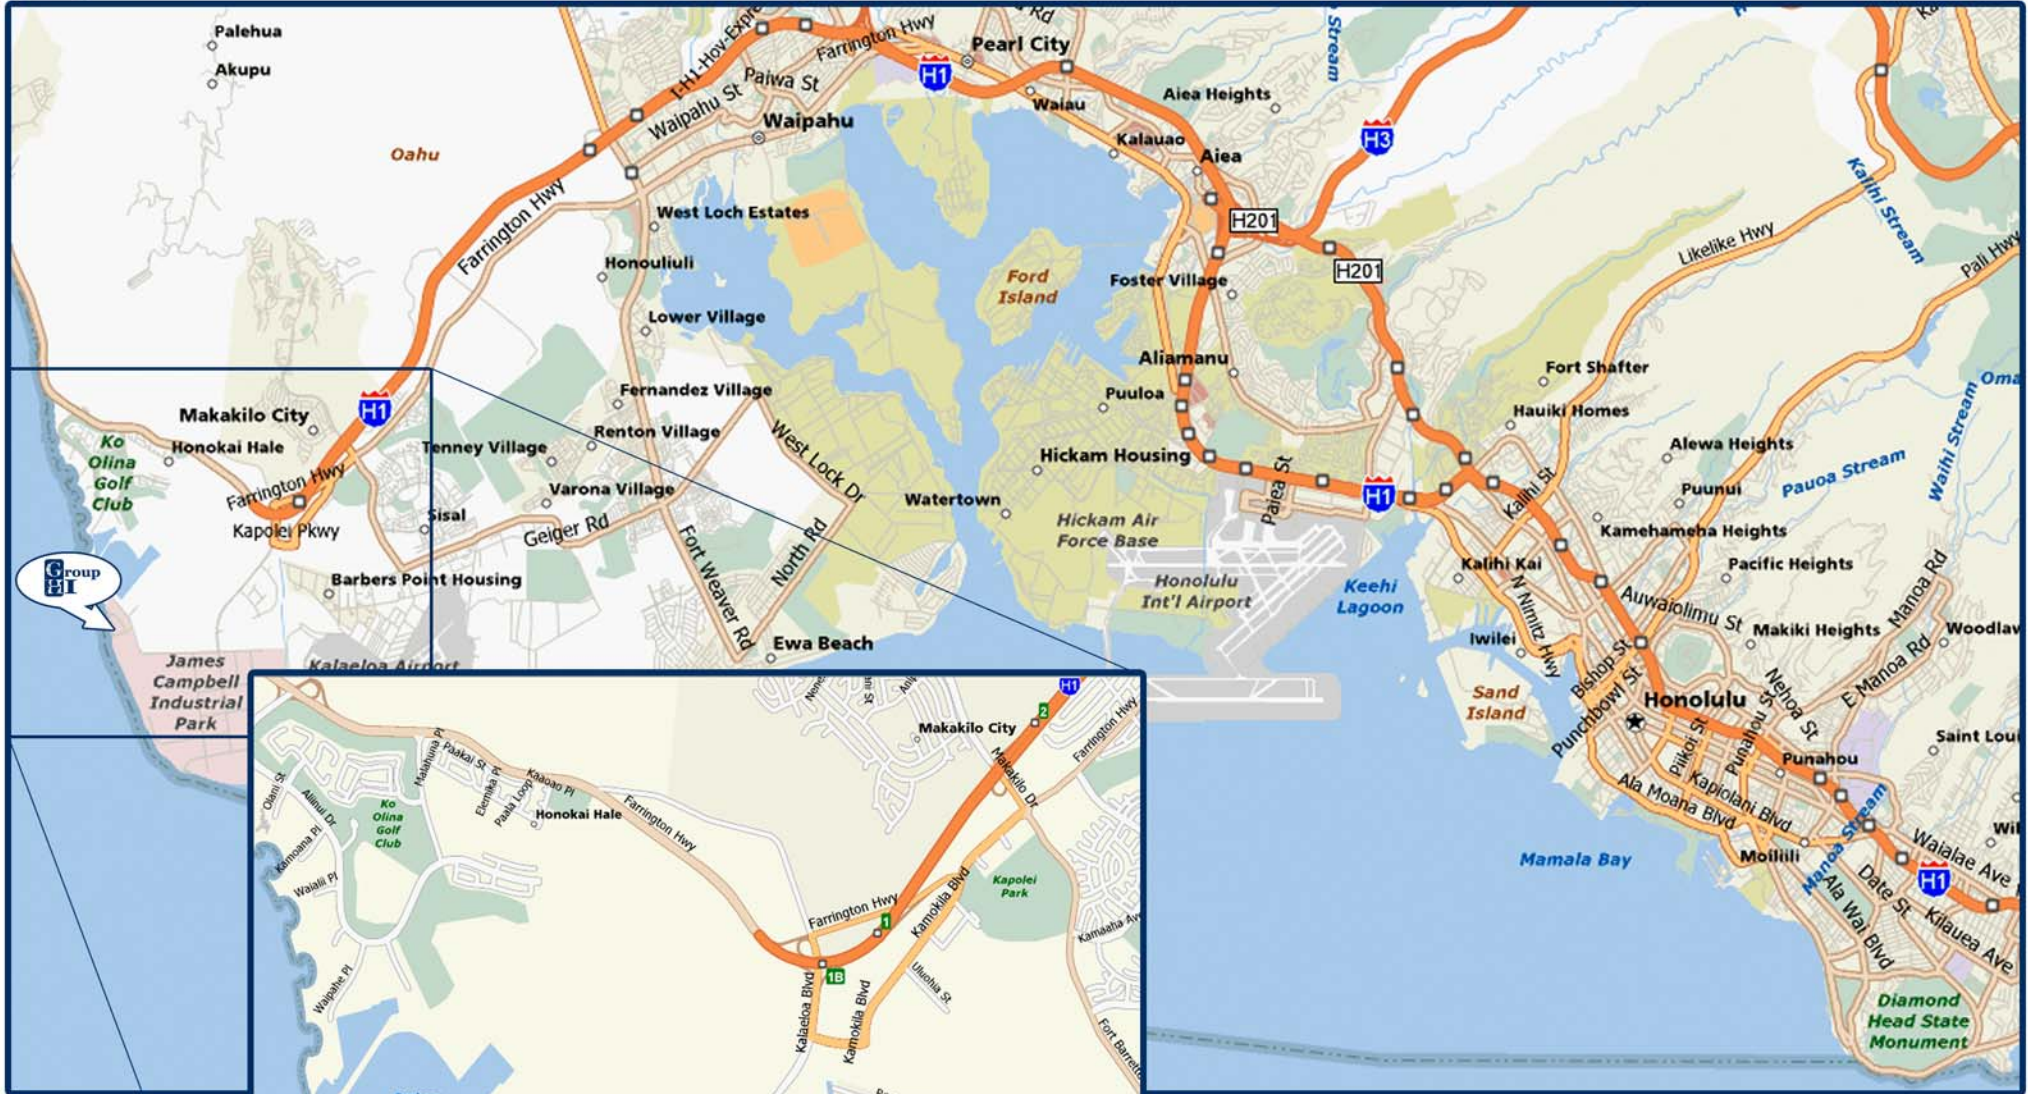

**91-343 Kaiholo Street  
Kapolei, Hawaii, 96707  
Ph. (858) 633-3034 Fx. (808) 682-1701**

- From Honolulu International Airport**
- West on Interstate H1
  - Exit #1/Campbell Ind Park/ Kalaeloa Blvd
  - Right onto Malakole St
  - Left onto Kaiholo St
  - Building on Left